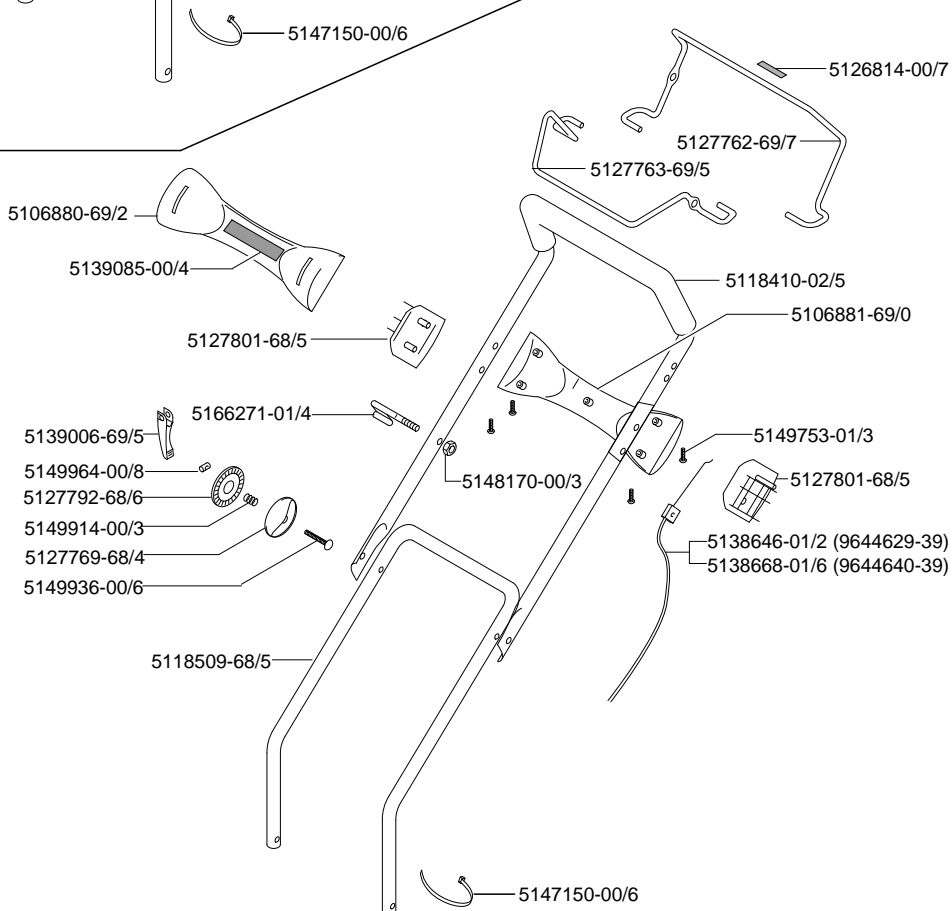

FLYMO & PARTNER OUTDOOR PRODUCTS

PARTS

12i

P986010

MODEL Partner 471Range

9644628-39
471

9644629-39
471S

9644630-39
471PD

9644640-39
471S

ILLUSTRATED PARTS LIST

**Models 471
471PD**
" * " Items PD Only

Models 471S

MODEL Partner 471Range

ILLUSTRATED PARTS LIST

9644628-39
471

9644629-39
471S

9644630-39
471PD

9644640-39
471S

MODEL Partner 471 Range

ILLUSTRATED PARTS LIST

9644628-39
471

9644629-39
471S

9644630-39
471PD

9644640-39
471S

Model 471

Model 471S

Model 471PD