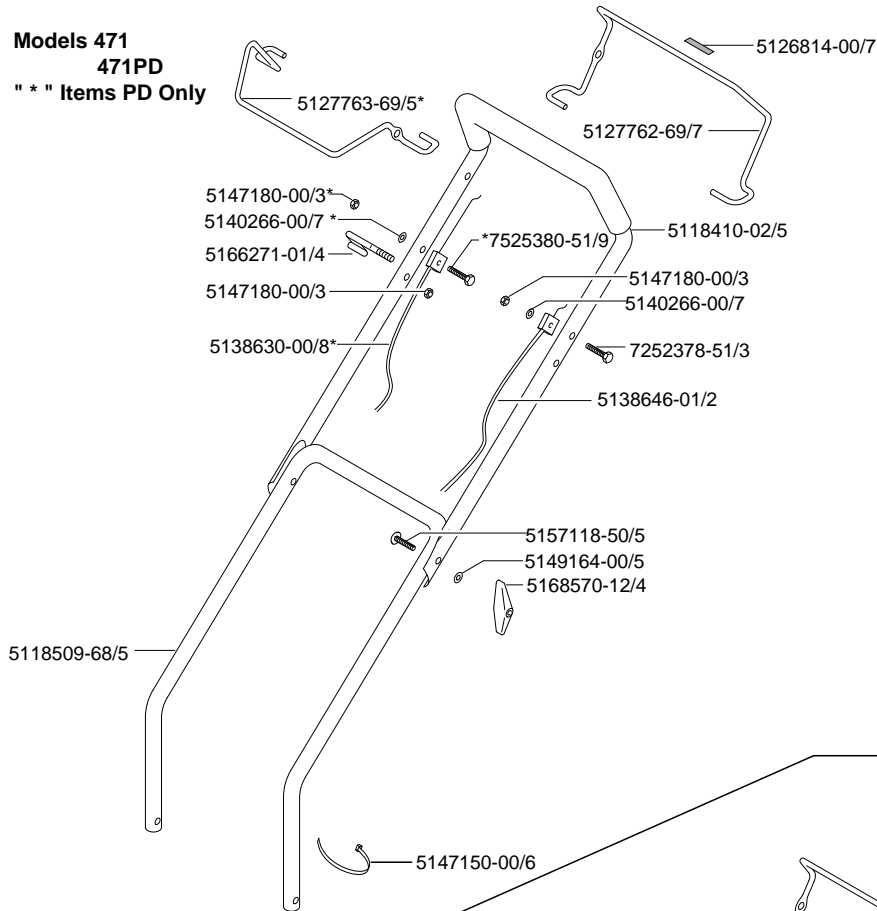

FLYMO & PARTNER OUTDOOR PRODUCTS

PARTS

12i

P986010

MODEL Partner 471Range

9644628-39
471

9644629-39
471S

9644630-39
471PD

9644640-39
471S

ILLUSTRATED PARTS LIST

**Models 471
471PD**
" * " Items PD Only

Models 471S

MODEL Partner 471Range

ILLUSTRATED PARTS LIST

9644628-39
471

9644629-39
471S

9644630-39
471PD

9644640-39
471S

MODEL Partner 471 Range

ILLUSTRATED PARTS LIST

9644628-39
471

9644629-39
471S

9644630-39
471PD

9644640-39
471S

Model 471

Model 471S

Model 471PD